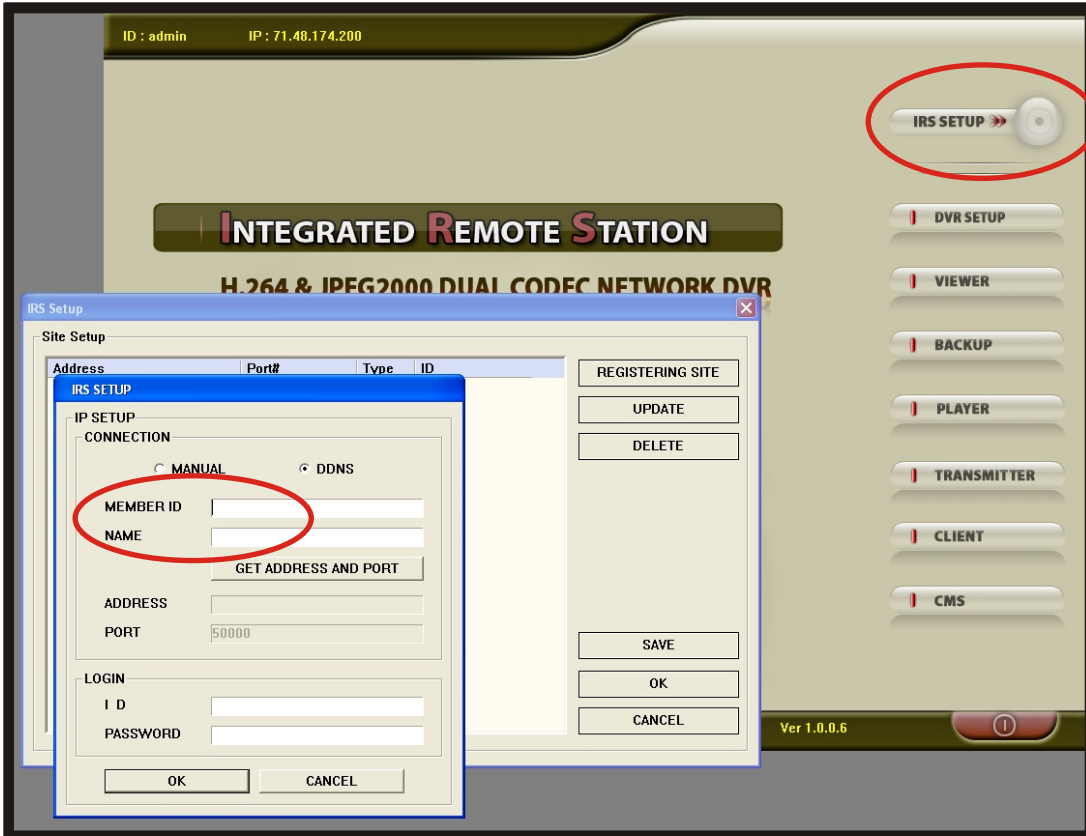

10101 Harwin Suite 190
Houston, TX 77036
Office: 866-525-TRAN (8726)
Fax: 866-323-5178
www.transtarpos.com
www.transtarbd.com

Important info: Please keep safe!